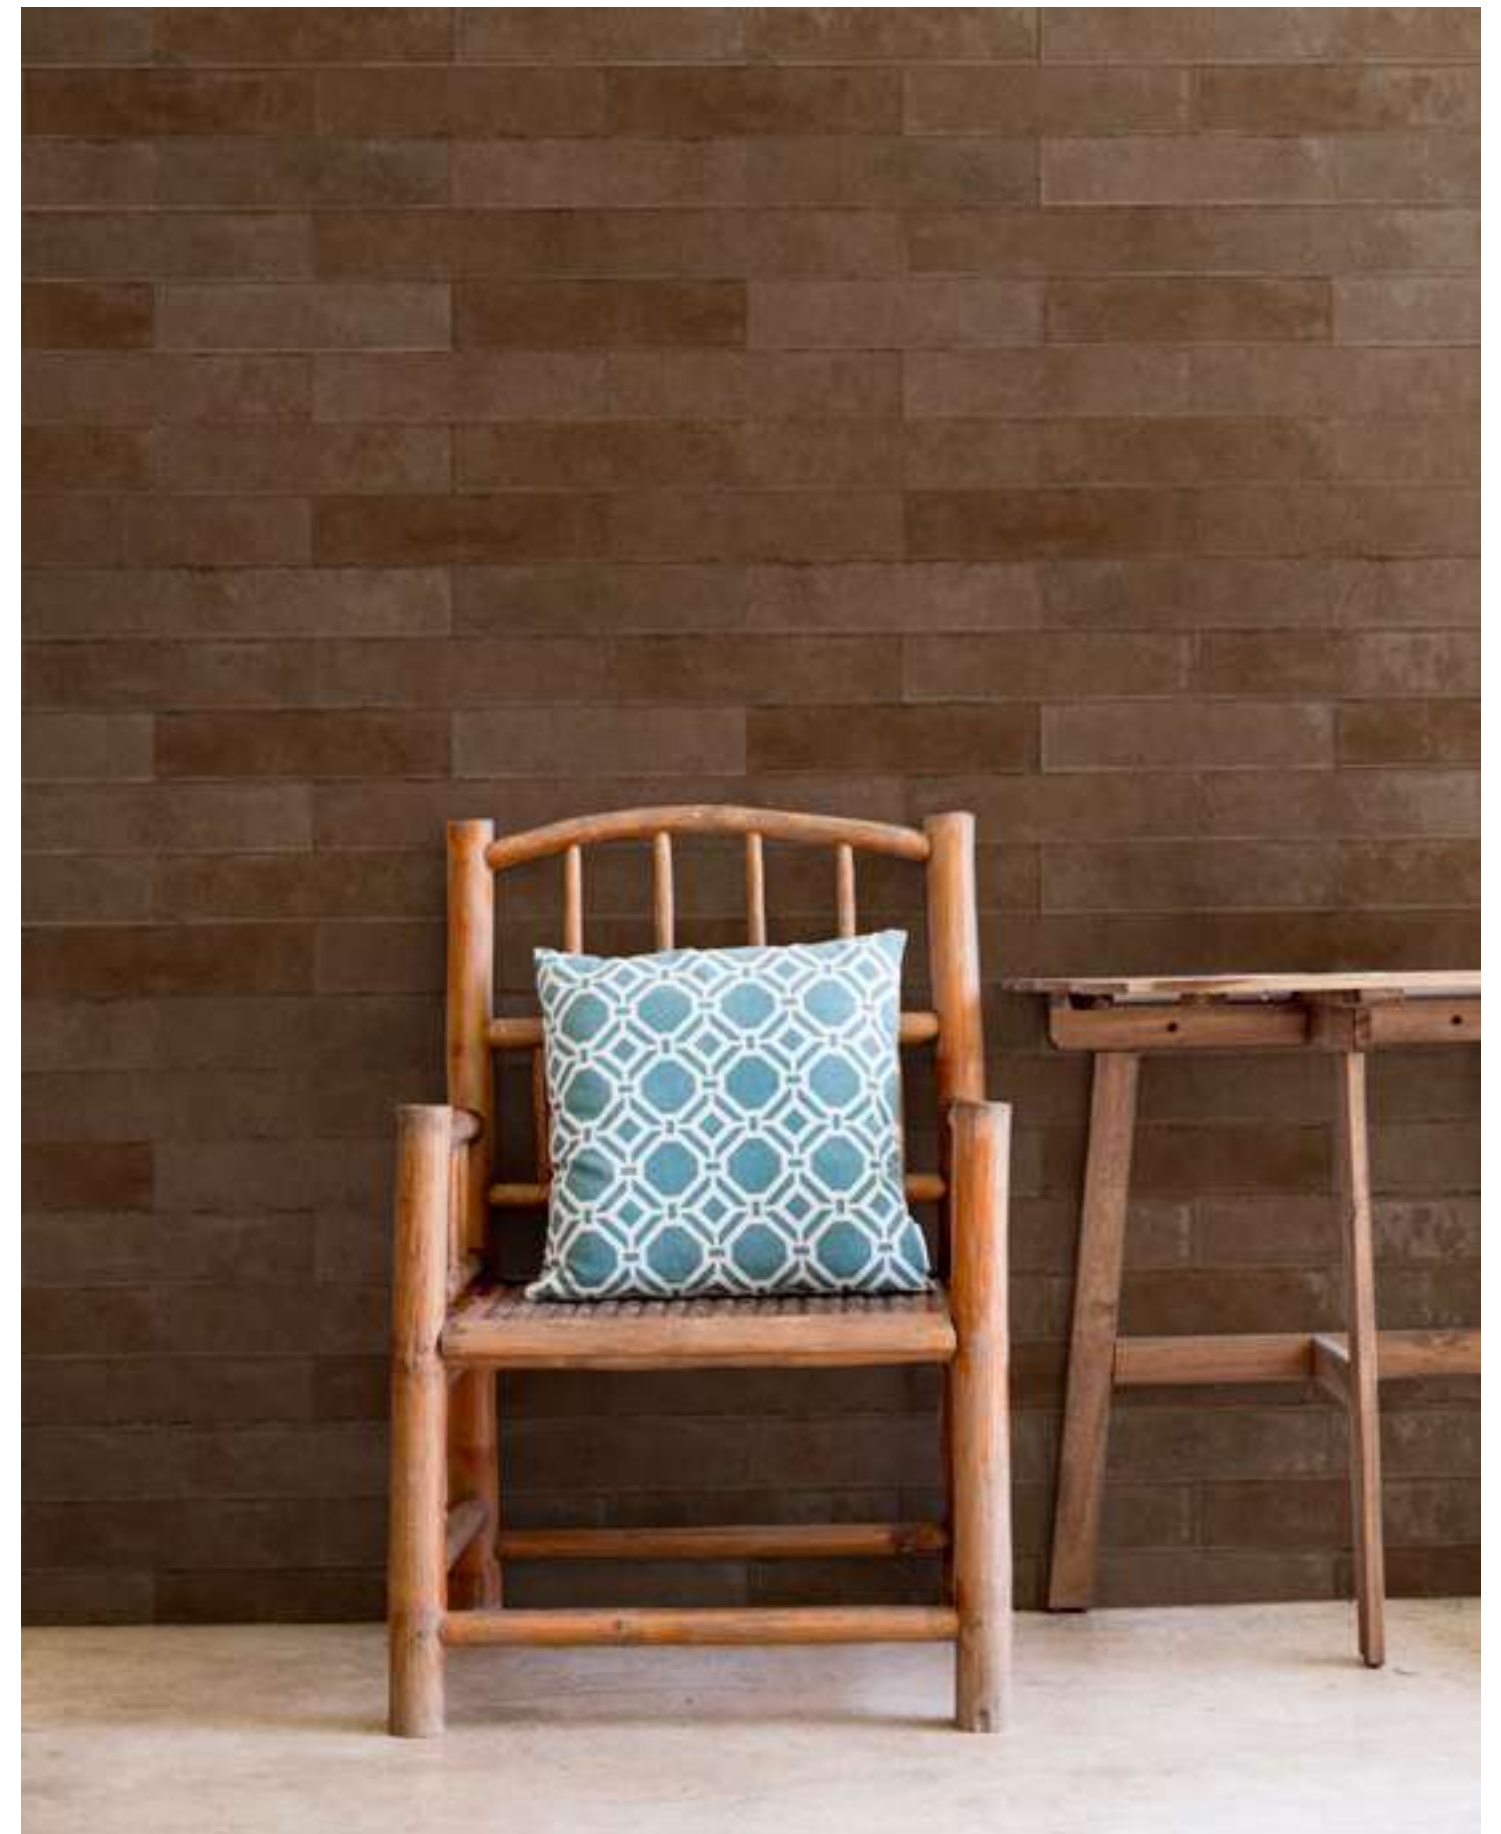

MALLORCA

▼ MALLORCA BROWN 7,5x30 cm | 3"x12"