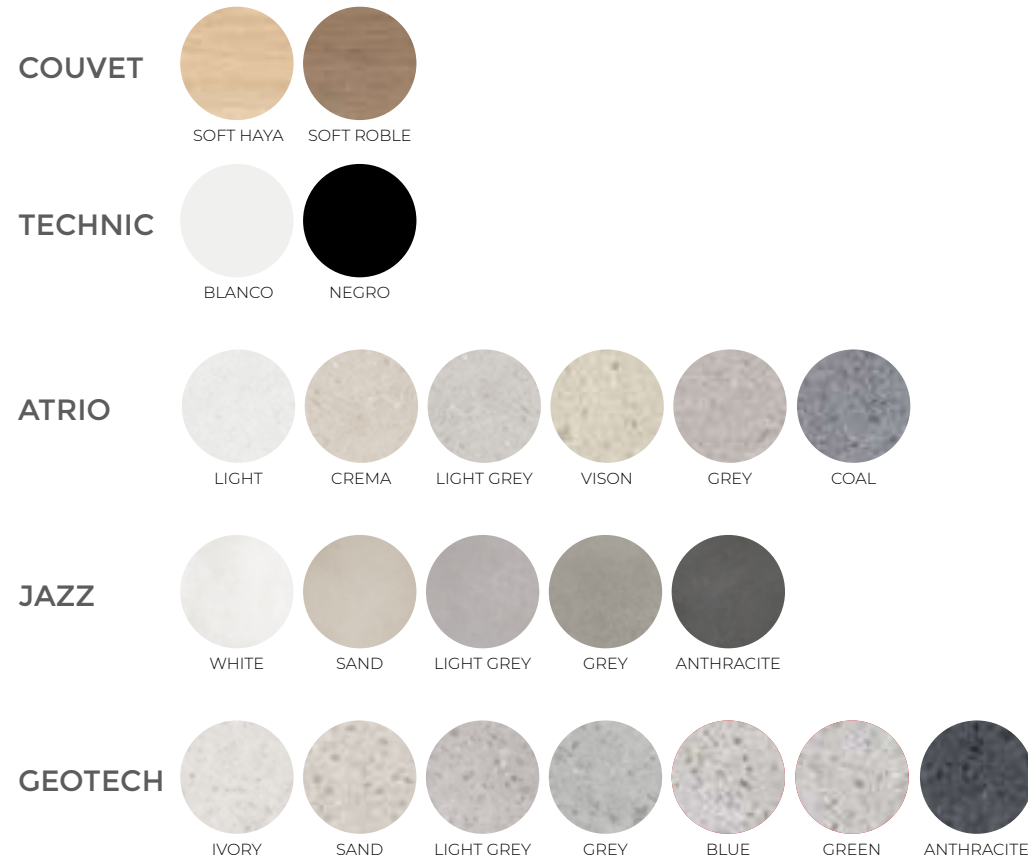

R1 Este sistema integral es un sistema de fijación longitudinal de oculta mixta (mecánica y química) que trabaja por la compresión ejercida por el sistema sobre el dorso de la placa. Dos pares de ranuras en el dorso de la placa permiten la inserción de unos perfiles de aluminio que fijados mediante tornillos de acero inoxidable, da como resultado un todo solidario. El sistema evita el posible riesgo de desprendimiento en caso de rotura, por esta razón este sistema se puede considerar el sistema más seguro de cuantos existen en el mercado. Además, prevé la reposición, en caso de ser necesario, de una sola placa.

R5 Es un sistema de fijación longitudinal oculto mixto (mecánico y químico). Aporta un alto grado de fiabilidad debido a su anclaje longitudinal mecánico sumado a las ventajas que aportan los adhesivos elastómeros que permiten la libre dilatación de la pieza. Un par de ranuras en el dorso de la placa, una en la zona superior y otra en la zona inferior, permiten el alojamiento de dos perfiles diferenciados. El superior es el encargado de transmitir las cargas a la estructura primaria, mientras que el inferior retiene la placa en un único plano. No precisa de una estructura secundaria, puesto que el perfil de cuelgue hace la función de perfil horizontal. Este perfil de cuelgue queda fijado a la estructura primaria mediante tornillos autotalladrantes de acero inoxidable, de manera que nos garantiza una sujeción muy fiable. Además, este sistema prevé la reposición en caso de ser necesario, tanto de una sola pieza como la regulación de estas una a una por descuadre.