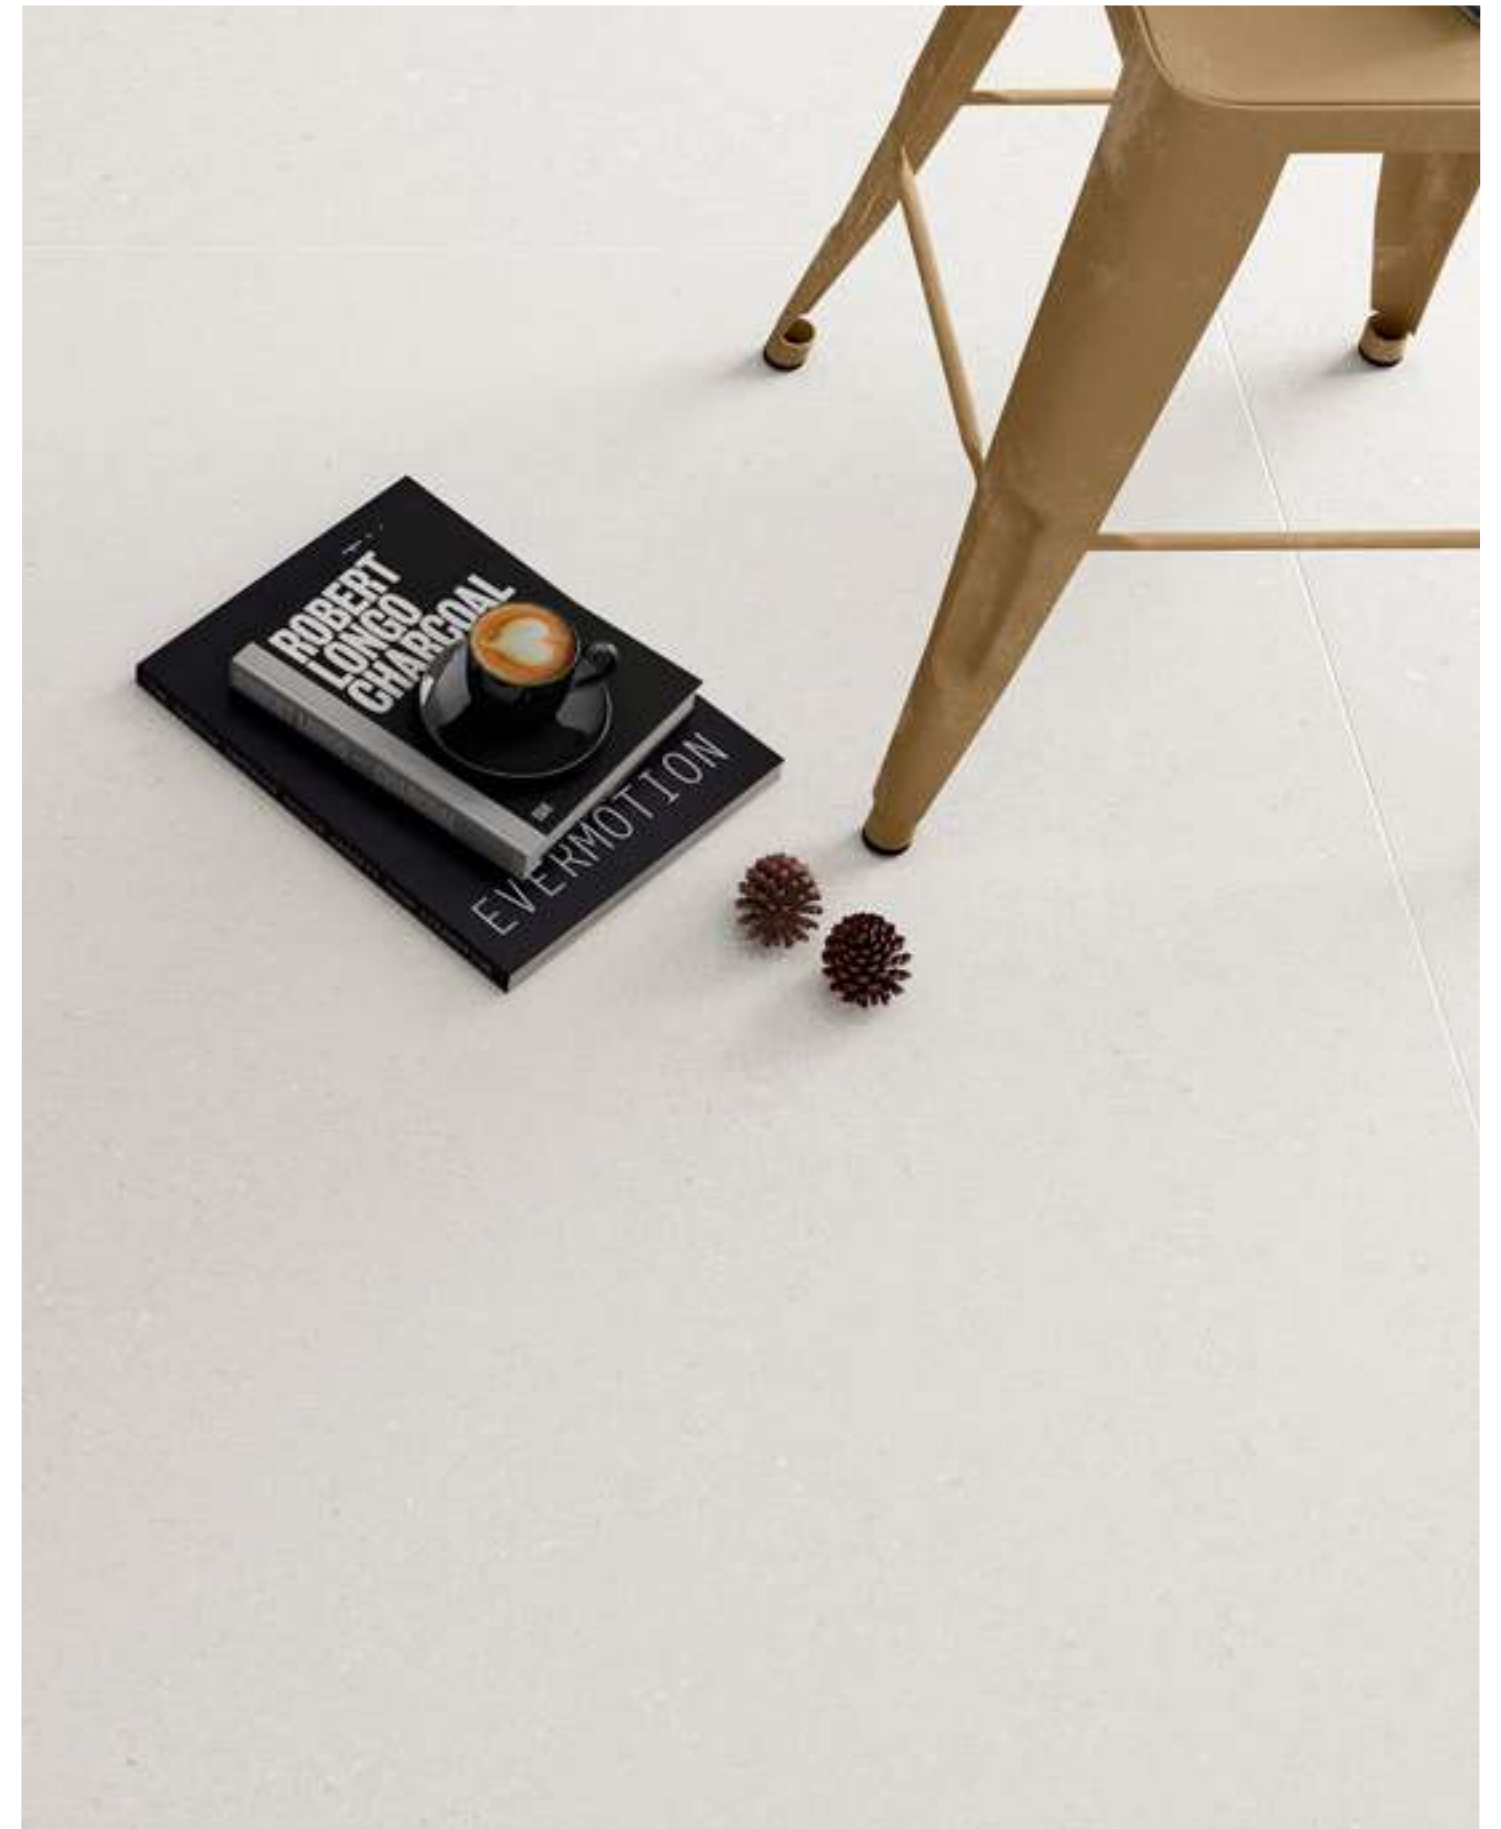

MICROTECH

▼ MICROTECH LIGHT 120x120 cm | 48"x48"