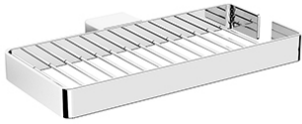

WALL MOUNTED SOAP
BASKET CHROME PLATED

	CHROME PLATED	HBA-ADV-310D-CP
	BRUSHED NICKLE	HBA-ADV-310D-NB
	BLACK MATT	HBA-ADV-310D-MB
	MATT WHITE	HBA-ADV-310D-MW
	GOLD	HBA-ADV-310D-GD
	BRUSHED GOLD	HBA-ADV-310D-BG
	ROSE GOLD	HBA-ADV-310D-RG