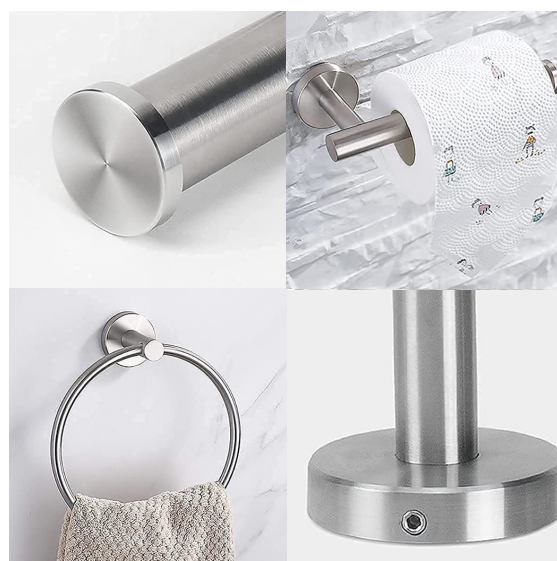

SET OF ACCESSORIES 4 PIECES
STAINLESS STEEL

	CHROME PLATED	HBA-LAB-S4-1000-SP
	BRUSHED NICKLE	HBA-LAB-S4-1000-NB
	BLACK MATT	HBA-LAB-S4-1000-MB
	MATT WHITE	HBA-LAB-S4-1000-MW
	GOLD	HBA-LAB-S4-1000-GD
	BRUSHED GOLD	HBA-LAB-S4-1000-BG
	ROSE GOLD	HBA-LAB-S4-1000-RG

Q U A D R A

SET OF ACCESSORIES 4 PIECES
STAINLESS STEEL

	WHITE	HBA-QUA-S4-1000-W
	BRUSHED GOLD	HBA-QUA-S4-1000-BG
	BRUSHED NICKLE	HBA-QUA-S4-1000-NB
	BLACK MATT	HBA-QUA-S4-1000-MB

E C O

SET OF ACCESSORIES 4 PIECES
STAINLESS STEEL

	CHROME PLATED	HBA-ECO-S4-1000-SP
	BRUSHED NICKLE	HBA-ECO-S4-1000-NB
	BLACK MATT	HBA-ECO-S4-1000-MB
	MATT WHITE	HBA-ECO-S4-1000-MW
	GOLD	HBA-ECO-S4-1000-GD
	BRUSHED GOLD	HBA-ECO-S4-1000-BG
	ROSE GOLD	HBA-ECO-S4-1000-RG