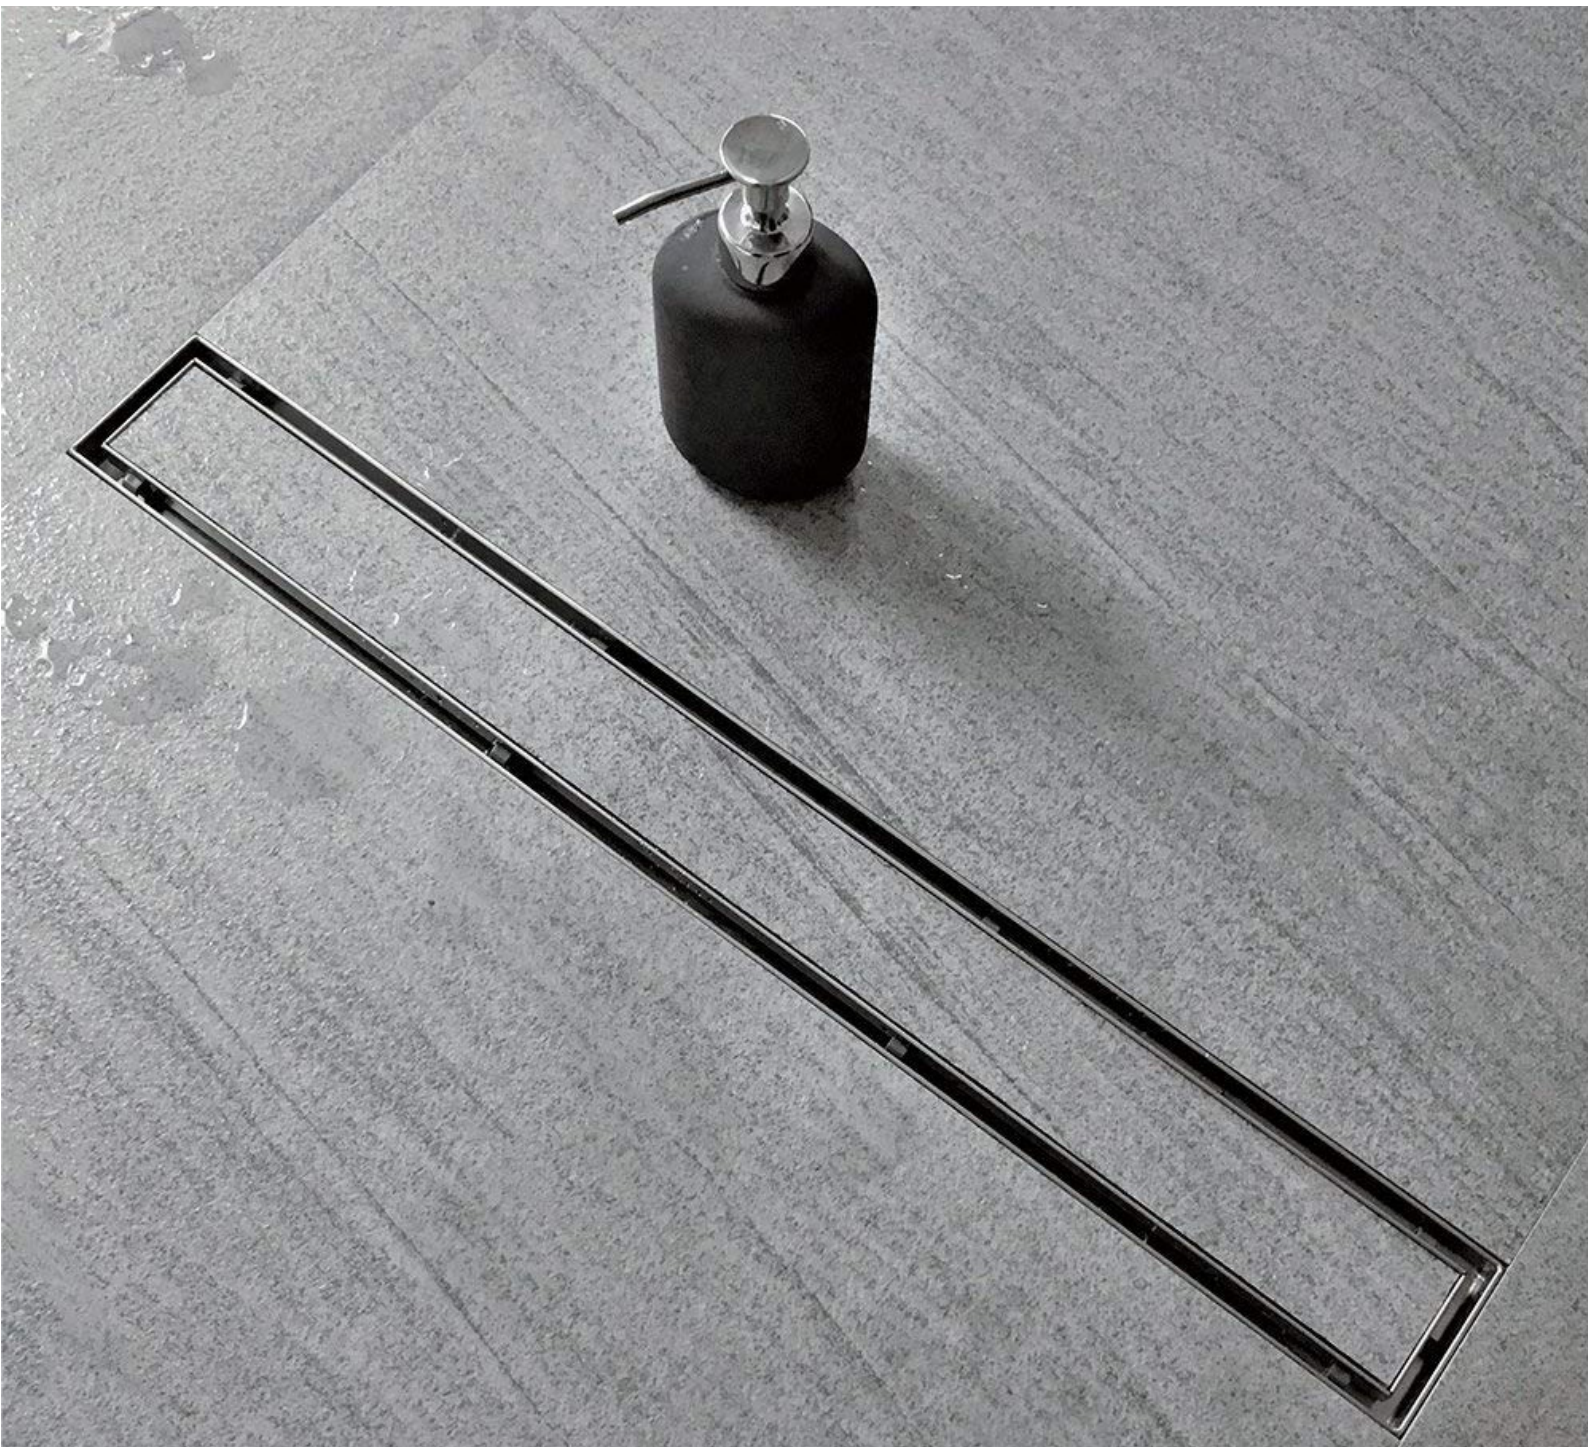

BRUSHED

HBP-DRN-960-2-MB

BLACK MATT

LINEAR SHOWER CHANNEL  
SIZE: 500X70 MM

HBP-AQU-D2-507-SS  BRUSHED STAINLESS STEEL

HBP-AQU-D2-507-MB  BLACK MATT

LINEAR SHOWER CHANNEL  
WITH REVISEBLE COVER SIZE: 500X70 MM