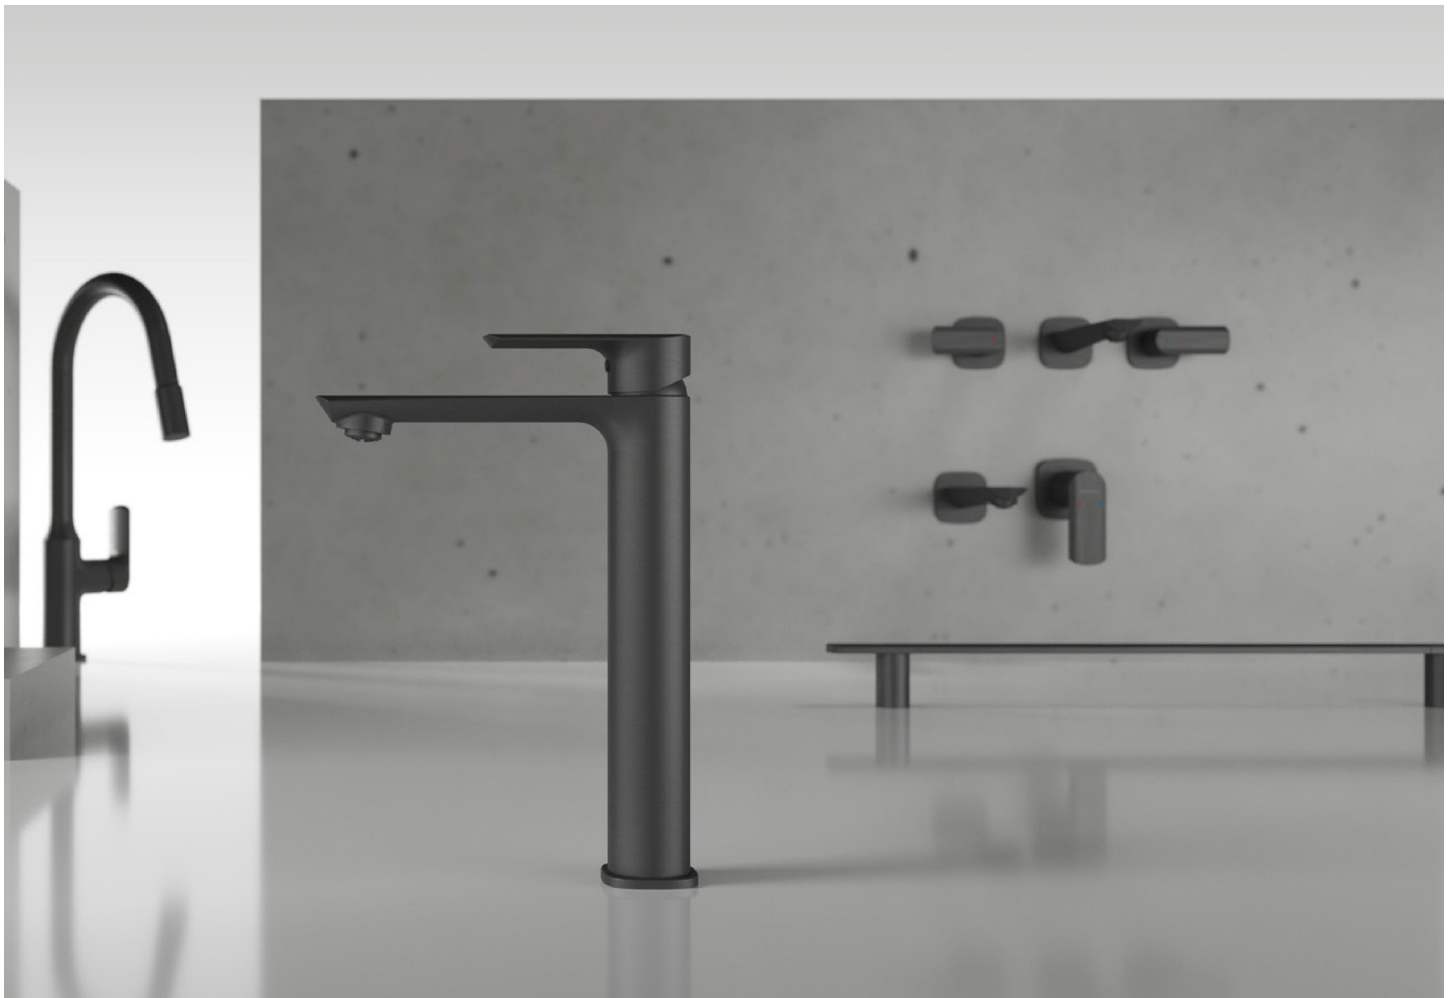

BASIN MIXER W/O PUW

	CHROME PLATED	HBM-SMI-100-CP
	BRUSHED NICKLE	HBM-SMI-100-NB
	BLACK MATT	HBM-SMI-100-MB
	BRUSHED GOLD	HBM-SMI-100-BG
	ROSE GOLD	HBM-SMI-100-RG
	METAL GUN	HBM-SMI-100-GM

TALL BASIN MIXER W/O PUW

	CHROME PLATED	HBM-SMI-110-CP
	BRUSHED NICKLE	HBM-SMI-110-NB
	BLACK MATT	HBM-SMI-110-MB
	BRUSHED GOLD	HBM-SMI-110-BG
	ROSE GOLD	HBM-SMI-110-RG
	METAL GUN	HBM-SMI-110-GM

WALL-MOUNTED BASIN MIXER

	CHROME PLATED	HBM-SMI-111-CP
	BRUSHED NICKLE	HBM-SMI-111-NB
	BLACK MATT	HBM-SMI-111-MB
	BRUSHED GOLD	HBM-SMI-111-BG
	ROSE GOLD	HBM-SMI-111-RG
	METAL GUN	HBM-SMI-111-GM

WALL-MOUNTED 2 HOLE BASIN MIXER

	CHROME PLATED	HBM-SMI-113-CP
	BRUSHED NICKLE	HBM-SMI-113-NB
	BLACK MATT	HBM-SMI-113-MB
	BRUSHED GOLD	HBM-SMI-113-BG
	ROSE GOLD	HBM-SMI-113-RG
	METAL GUN	HBM-SMI-113-GM