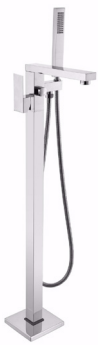

TALL BASIN MIXER W/O PUW

	CHROME PLATED	HBM-ADV-110-CP
	BRUSHED NICKLE	HBM-ADV-110-NB
	BLACK MATT	HBM-ADV-110-MB
	GOLD	HBM-ADV-110-GD
	GOLD BRUSHED	HBM-ADV-110-BG

BIDET MIXER W/O PUW

	CHROME PLATED	HBM-ADV-112-CP
	BRUSHED NICKLE	HBM-ADV-112-NB
	BLACK MATT	HBM-ADV-112-MB
	GOLD	HBM-ADV-112-GD
	BRUSHED GOLD	HBM-ADV-112-BG

WALL-MOUNTED BASIN MIXER

	CHROME PLATED	HBM-ADV-115-CP
	BRUSHED NICKLE	HBM-ADV-115-NB
	BLACK MATT	HBM-ADV-115-MB
	GOLD	HBM-ADV-115-GD
	BRUSHED GOLD	HBM-ADV-115-BG

EXPOSED BATH/SHOWER MIXER

- HBM-ADV-105-CP  CHROME PLATED
- HBM-ADV-105-NB  BRUSHED NICKLE
- HBM-ADV-105-MB  BLACK MATT

CONCEALED SHOWER COMBINATION

- HBM-ADV-175-CP  CHROME PLATED
- HBM-ADV-175-NB  BRUSHED NICKLE
- HBM-ADV-175-MB  BLACK MATT
- HBM-ADV-175-BG  BRUSHED GOLD
- HBM-ADV-175-GD  GOLD

CONCEALED BATH/SHOWER MIXER WITH DIVERTER

- HBM-ADV-170-CP  CHROME PLATED
- HBM-ADV-170-NB  BRUSHED NICKLE
- HBM-ADV-170-MB  BLACK MATT
- HBM-ADV-170-GD  GOLD
- HBM-ADV-170-RB  BRUSHED GOLD

3 WAY CONCEALED BATH/SHOWER MIXER WITH DIVERTER

- HBM-ADV-171-CP  CHROME PLATED
- HBM-ADV-171-NB  BRUSHED NICKLE
- HBM-ADV-171-MB  BLACK MATT
- HBM-ADV-171-GD  GOLD
- HBM-ADV-171-RB  BRUSHED GOLD