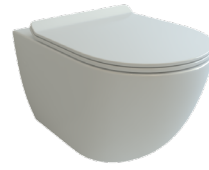

- HBS-SMI-207-WH    |    WHITE

CLOSE COUPLED WC  
PAN:  
Size: 680X360 MM.

- HBS-SMI-201-WH    |    WHITE

FLOOR STANDING BACK  
TO WALL WC PAN FOR  
CONCEALED TANK  
Size: 560X365X400MM.

- |                |   |            |
|----------------|---|------------|
| HBS-SMI-203-WH |  | WHITE      |
| HBS-SMI-203-MW |  | MATT WHITE |
| HBS-SMI-203-MB |  | MATT BLACK |