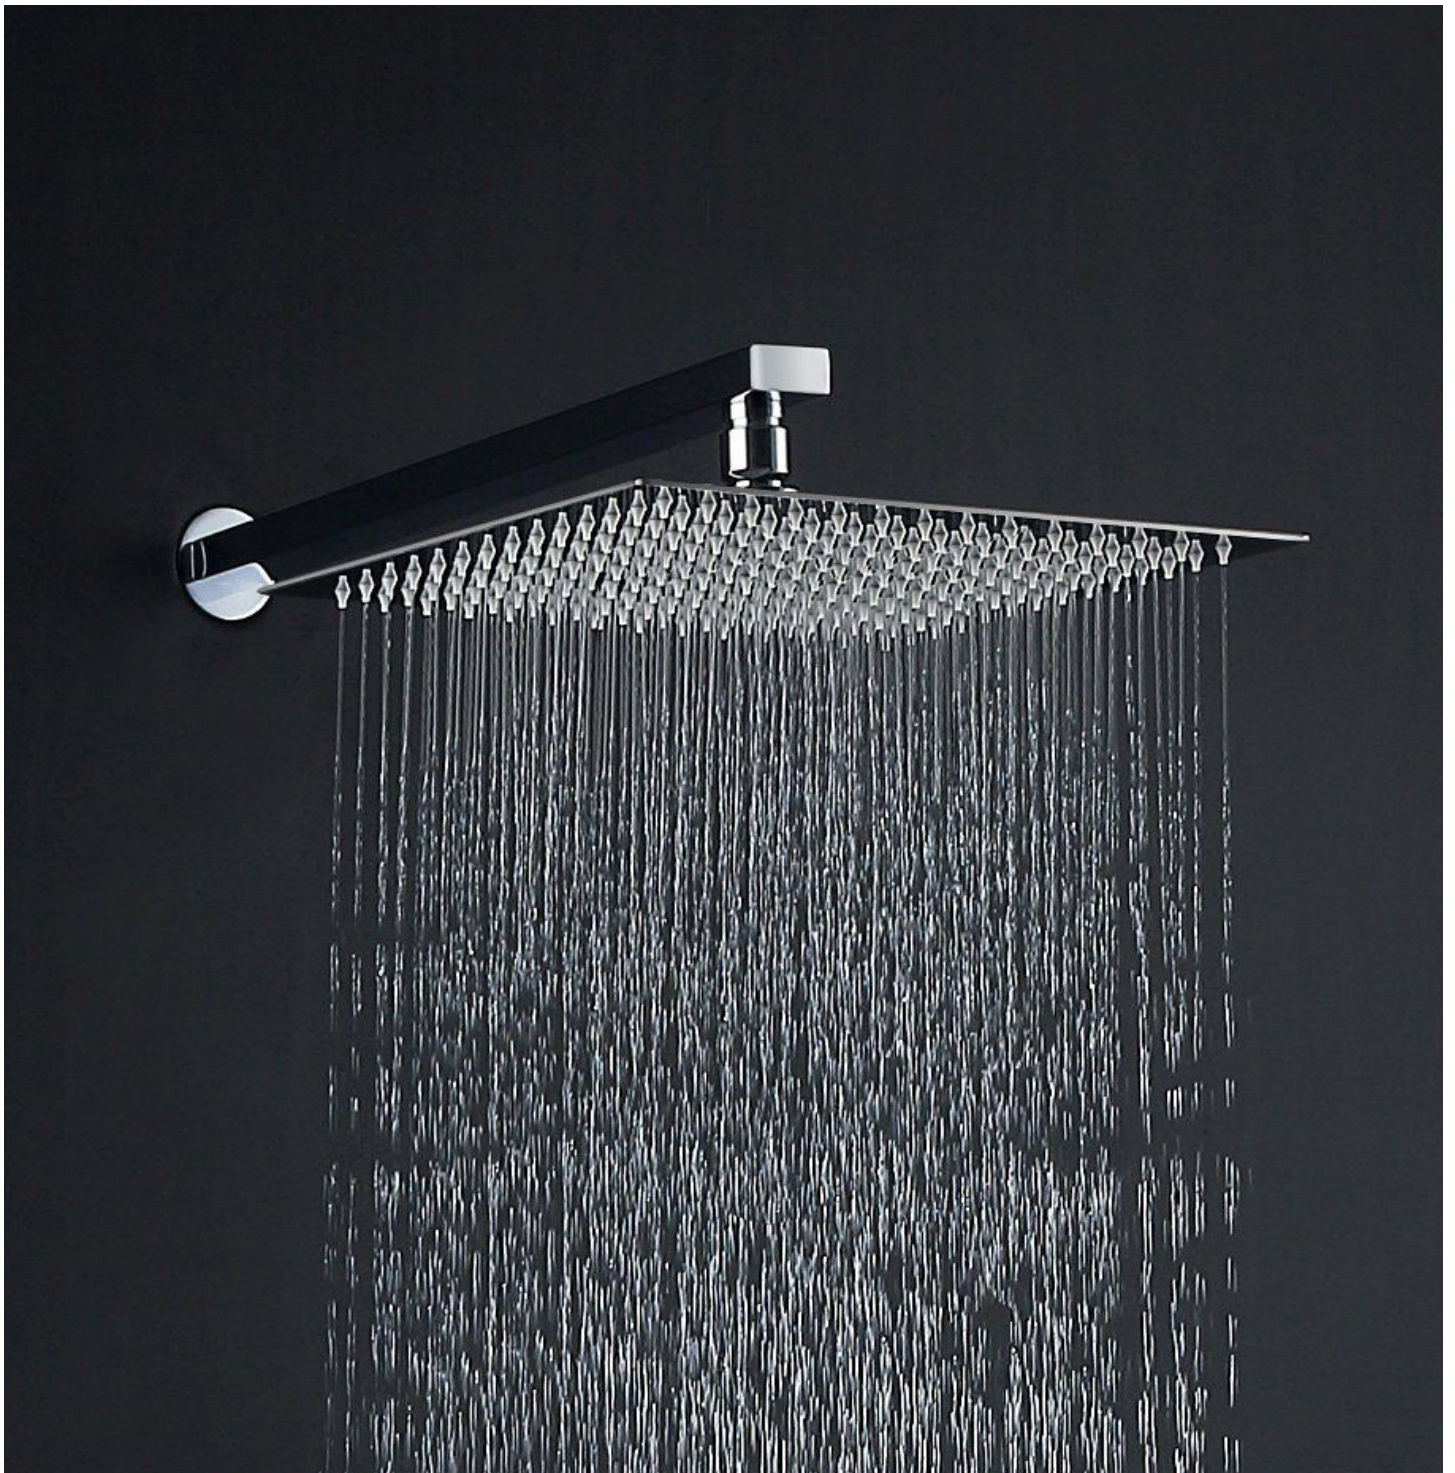

Square Shower head
Dia. 400x400 MM

- HBR-ADV-603S-CP CHROME PLATED
- HBR-ADV-603S-NB BRUSHED NICKLE
- HBR-ADV-603S-MB BLACK MATT
- HBR-ADV-603S-MW MATT WHITE
- HBR-ADV-603S-GD GOLD
- HBR-ADV-603S-BG BRUSHED GOLD
- HBR-ADV-603S-RB ROSE GOLD

Square Shower head
Dia. 300x300 MM

- HBR-ADV-602S-CP CHROME PLATED
- HBR-ADV-602S-NB BRUSHED NICKLE
- HBR-ADV-602S-MB BLACK MATT
- HBR-ADV-602S-MW MATT WHITE
- HBR-ADV-602S-GD GOLD
- HBR-ADV-602S-BG BRUSHED GOLD
- HBR-ADV-602S-RB ROSE GOLD