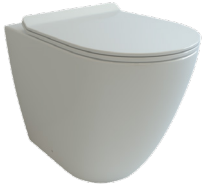

FLOOR STANDING BACK
TO WALL WC PAN FOR
CONCEALED TANK
Size: 560X365X400MM.

HBS-SMI-203-WH		WHITE
HBS-SMI-203-MW		MATT WHITE
HBS-SMI-203-MB		MATT BLACK