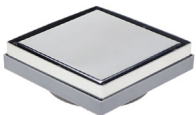

TILE DRAIN VERTICAL OUTLET
SIZE: 130X130 CM (GRADE 316)

- HBP-AQU-D10-1313-SP CHROME PLATED
- HBP-AQU-D10-1313-BS BRUSHED
- HBP-AQU-D10-1313-MB BLACK MATT
- HBP-AQU-D10-1313-MW MATT WHITE
- HBP-AQU-D10-1313-GD GOLD
- HBP-AQU-D10-1313-BG BRUSHED GOLD
- HBP-AQU-D10-1313-RG ROSE GOLD