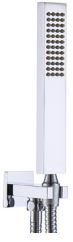

HAND SHOWER KIT

HBM-QUA-K201-CP	CHROME PLATED
HBM-QUA-K201-NB	BRUSHED NICKLE
HBM-QUA-K201-MB	BLACK MATT
HBM-QUA-K201-MW	MATT WHITE
HBM-QUA-K201-GD	GOLD
HBM-QUA-K201-BG	BRUSHED GOLD
HBM-QUA-K201-RB	ROSE GOLD