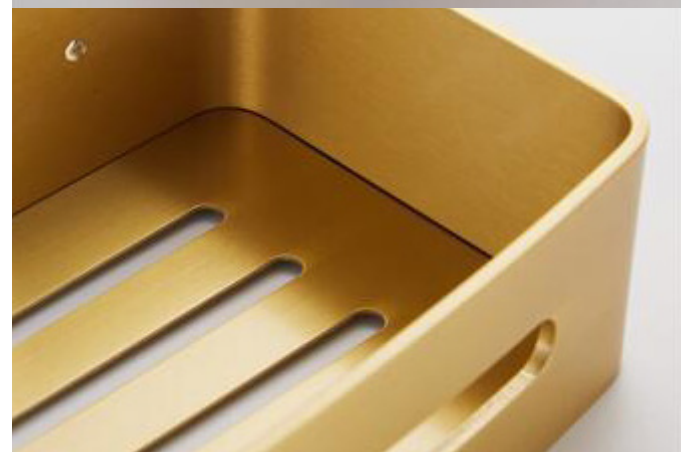

WALL MOUNTED SOAP BASKET,30\*13\*4.5CM SS

	CHROME PLATED	HBA-ADV-010C-SP
	BRUSHED NICKLE	HBA-ADV-010C-NB
	BLACK MATT	HBA-ADV-010C-MB
	MATT WHITE	HBA-ADV-010C-MW
	GOLD	HBA-ADV-010C-GD
	BRUSHED GOLD	HBA-ADV-010C-BG
	ROSE GOLD	HBA-ADV-010C-RG